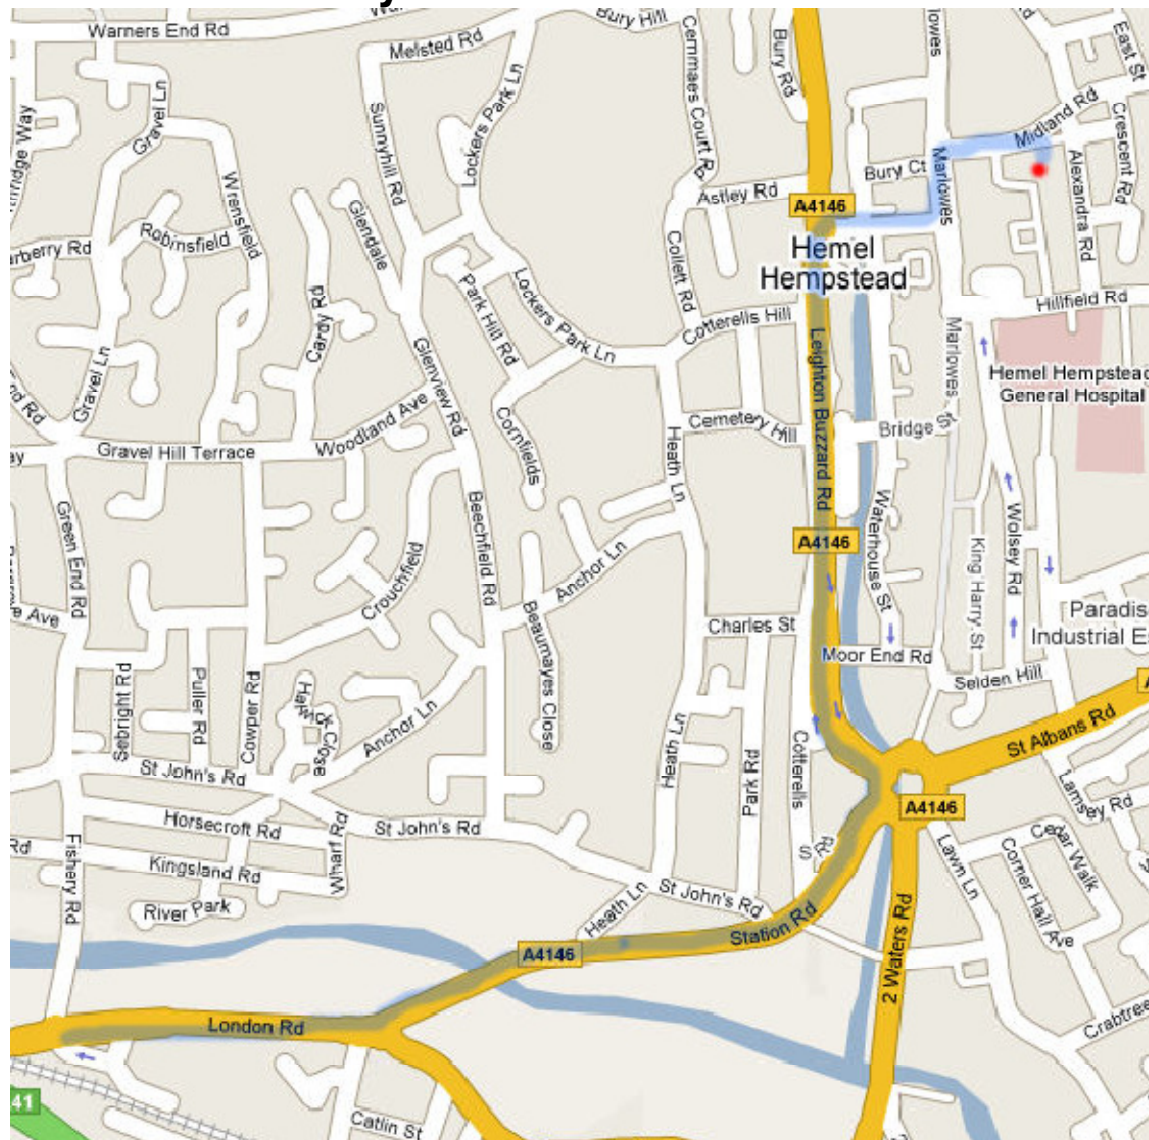

Directions to Training Centre

Strathallan House
Projected Consulting Limited
Midland Road
Hemel Hempstead
HP2 4LS
Tel: 0845 680 0193

From the M1

- Exit M1 at Jct. 8
- At roundabout take Second Exit onto A414
- At next roundabout take Second Exit continuing on A414 (St Albans Road). Stay in Right Hand Lane
- After approximately ½ mile take the Second Right Turn into Longlands (turning is just after speed camera on your left)
- Go straight over mini roundabouts past the School on your right.
- At end of the road turn Left onto Adeyfield Road (Just after shops on right)
- At mini roundabouts bear right continuing on Adeyfield Road and follow the road down the hill
- Road now changes to Midland Road
- At bottom of hill take the access road between the houses on your left just after the turning for Alexandra Road

From the A41

- Exit A41 at Hemel Hempstead Exit and take the A414 towards City Centre.
- At Traffic Lights continue straight on the A414
- At the 'Magic Roundabout' Take the Second exit left off the Main Roundabout (A4146 Leighton Buzzard Road)
- Take the Second Right Turn into Combe Street
- At the end of the road Turn Left onto Marlowes followed by the First Right into Midland Road.
- Strathallan House is down the access road between the Houses just after the First Turning on the Right.

From the Railway Station

- Turn right out of the Station Car park along London Road
- At Mini-Roundabout take the First Exit (Station Road)
- At the 'Magic Roundabout' take the First Exit Left off the Main Roundabout onto A4146 – Leighton Buzzard Road
- Take the Second Turning on the Right into Combe Street
- At the end of the road turn Left onto Marlowes followed by the First Right into Midland Road.
- Strathallan House is down the access road between the Houses just after the First Turning on the Right.