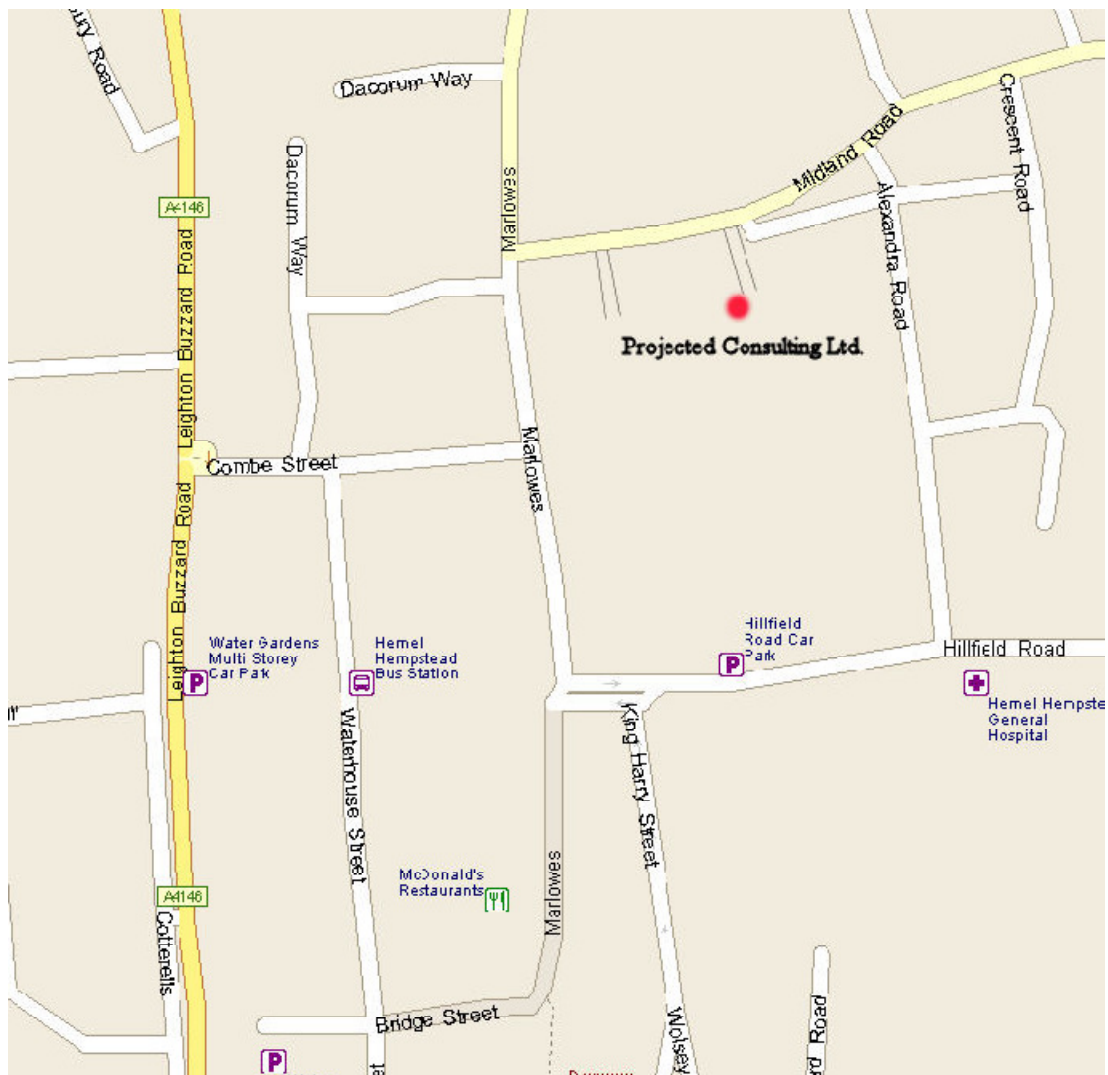

Directions to Training Centre

Strathallan House
Projected Consulting Limited
Midland Road
Hemel Hempstead
HP2 4LS
Tel: 0845 680 0193

From the M1

- Exit M1 at Jct. 8
- At roundabout take Second Exit onto A414
- At next roundabout take Second Exit continuing on A414 (St Albans Road). Stay in Right Hand Lane
- After approximately ½ mile take the Second Right Turn into Longlands (turning is just after speed camera on your left)
- Go straight over mini roundabouts past the School on your right.
- At end of the road turn Left onto Adeyfield Road (Just after shops on right)
- At mini roundabouts bear right continuing on Adeyfield Road and follow the road down the hill
- Road now changes to Midland Road
- At bottom of hill take the access road between the houses on your left just after the turning for Alexandra Road

From the A41

- Exit A41 at Hemel Hempstead Exit and take the A414 towards City Centre.
- At Traffic Lights continue straight on the A414
- At the 'Magic Roundabout' Take the Second exit left off the Main Roundabout (A4146 Leighton Buzzard Road)
- Take the Second Right Turn into Combe Street
- At the end of the road Turn Left onto Marlowes followed by the First Right into Midland Road.
- Strathallan House is down the access road between the Houses just after the First Turning on the Right.

From the Railway Station

- Turn right out of the Station Car park along London Road
- At Mini-Roundabout take the First Exit (Station Road)
- At the 'Magic Roundabout' take the First Exit Left off the Main Roundabout onto A4146 – Leighton Buzzard Road
- Take the Second Turning on the Right into Combe Street
- At the end of the road turn Left onto Marlowes followed by the First Right into Midland Road.
- Strathallan House is down the access road between the Houses just after the First Turning on the Right.